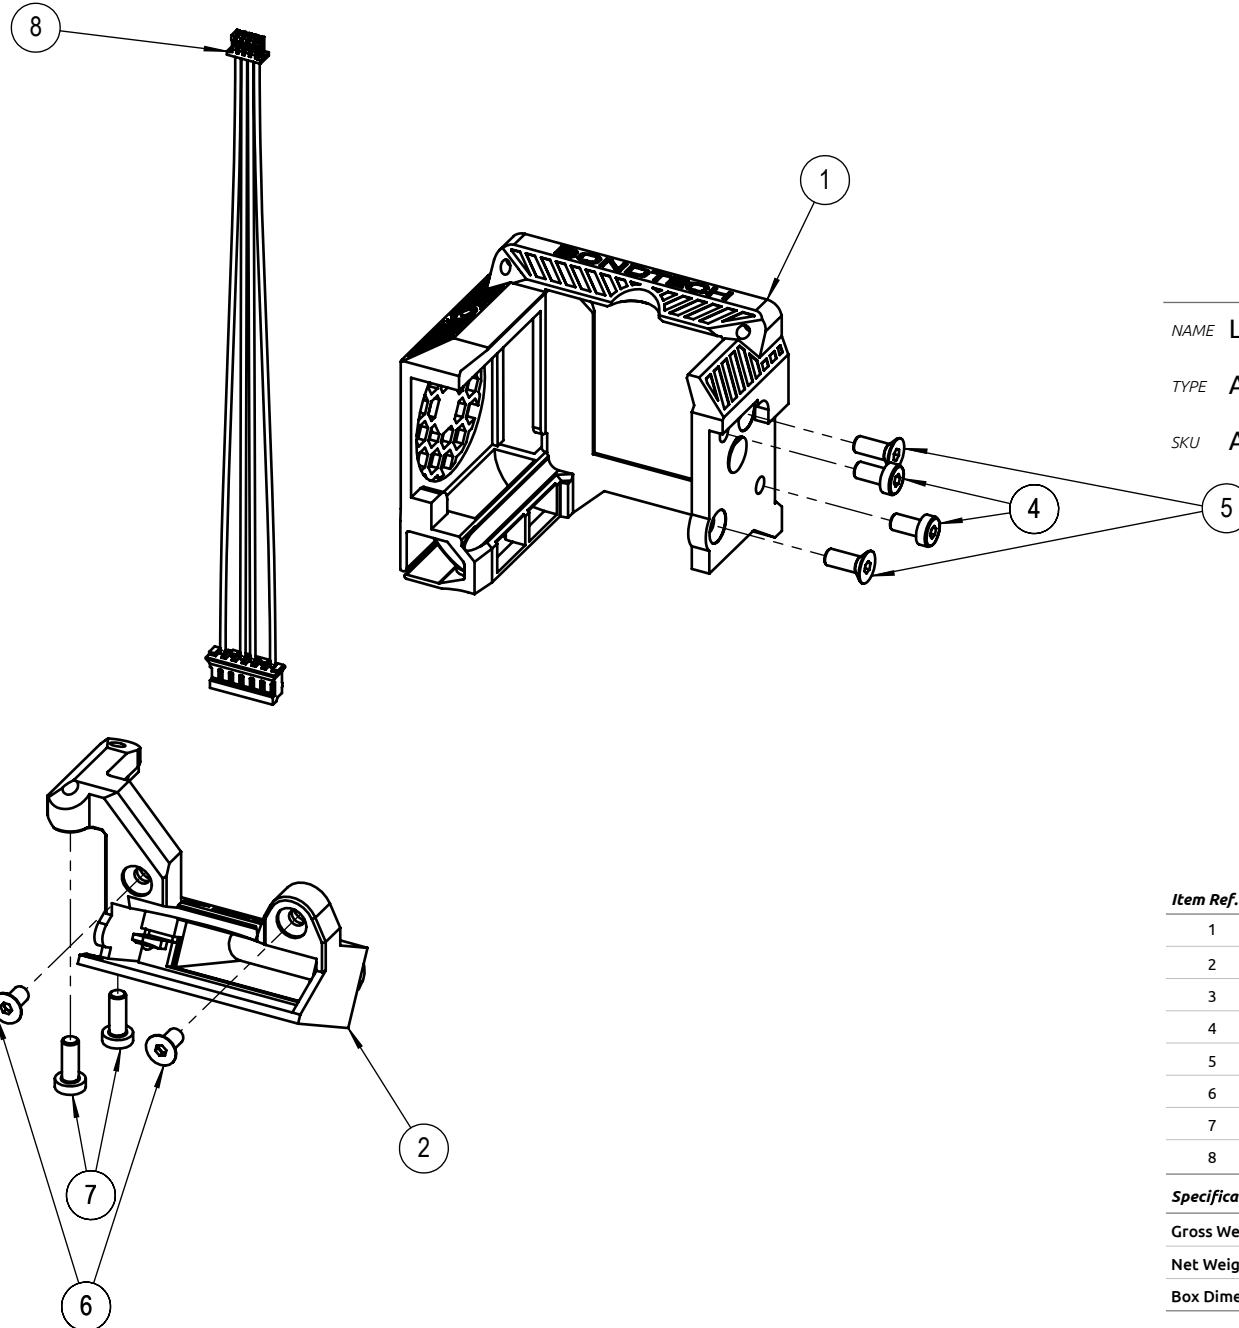

# #accessories set

ACC01CRL41428  
SKU

NAME LGX SK Copperhead For Sprite upgrade Accessories

TYPE Accessories Set

SKU ACC01CRL41428

Item Ref.	Qty.	Description	Article Number
1	1	LGX mount for Sprite backplate	02PRT61CRG00103
2	1	LGX SK Copperhead 4010 Fan shroud	01MCH00BRG00106
3	1	LGX SK Hardware Accessories for Sprite Upgrade	002/M3
4	2	Low Head Cap Screw Black Oxide M3x6	01FST30INS00085
5	2	Countersunk Hex screw Black Oxide M3x8	MX3X6L
6	2	Countersunk Hex screw Black Oxide M3x6	01LCT00CBL00087
7	2	Low Head Cap Screw Black Oxide M3x8	02PRT61HLD00112
8	1	LGX XHP-6 to Micro 4-PIN Adapter Cable	02PRT61HLD00113

**Specifications**

Gross Weight	TBD
Net Weight	36.55g
Box Dimensions (Lwh)	TBD

ACCESSORIES SET EXPLODED VIEW